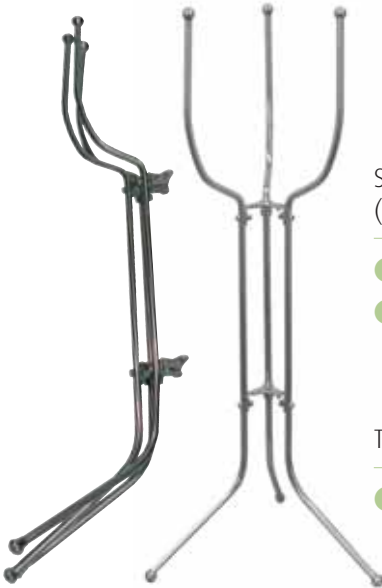

Large Speed Rail 42"

Traditional Champagne Bucket
(4 litre/7 pint)

Aluminium Bar Cooler Tub
(8 litre/14 pint)
Maximum dimensions
292mm dia. x 165mm high

Stainless Steel Space Saver
(Folding) Bucket Stand

- Folds easily for storage
- Suitable for Traditional Champagne Bucket

Traditional Champagne Bucket Stand

- Suitable for Traditional Champagne Bucket

Square Ice Bucket Black - (4 litre/7 pint)
Maximum dimensions 218mm x 218mm x 172mm high