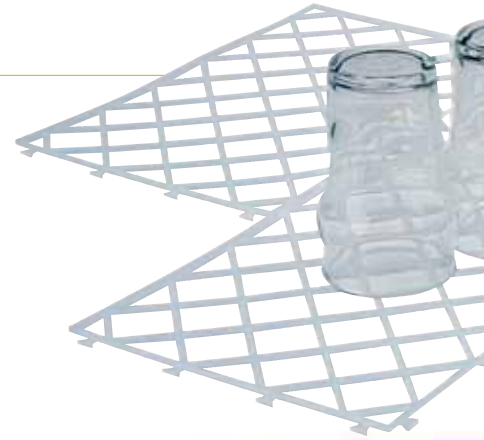

Interlocking Glass Mats
Heavy Duty (10 pack)

Shelf Liner – Clear
(1 x 5m roll)

Stainless Steel Drip Tray
(305mm x 152mm/12" x 6")

Stainless Steel Round Drip Tray
(152mm/6" diameter)

Brass Effect Drip Tray
(406mm x 222mm/16" x 8¾")