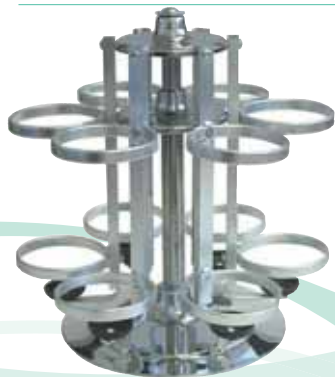

Single Pillar Portable 6 Bottle Stand – Heavy Base
(70cl/1 litre)

ROTARY BOTTLE STANDS

Rotary 4 Bottle Stand (70cl/1 litre)

Rotary 4 Bottle Stand (Heavy Base) (70cl/1 litre)

Rotary 4 Bottle Stand (Heavy Base) (1.5 litre/40oz)

Rotary 6 Bottle Stand (70cl/1 litre)

Rotary 6 Bottle Stand (Heavy Base) (70cl/1 litre)

Rotary 6 Bottle Stand (Heavy Base) (1.5 litre/40oz)

Rotary 4 (Shelf Mounted) (70cl/1 litre)

Rotary 4 (Wall Mounted) (70cl/1 litre)

Rotary 6 (Shelf Mounted) (70cl/1 litre)

Rotary 6 (Wall Mounted) (70cl/1 litre)

Rotary Speed Carousel (6 Bottle)

SURE SHOT POURERS

- Superior American 3-ball pourer
- Dispenses like a freeflow but gives a controlled measure
- Must be used in conjunction with an approved Thimble Measure for the prescribed spirits – whisky, gin, vodka and rum.