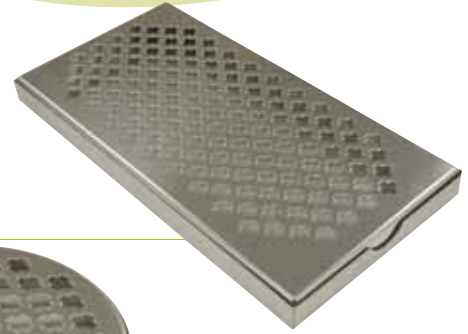

25NGS* AquafLOW Pourer (Chrome Plated)

35NGS* AquafLOW Pourer (Chrome Plated)

50NGS* AquafLOW Pourer (Chrome Plated)

*NGS = Not Government Stamped

Vacu Vin Wine Pump Inc. 2 x Sealers

Vacu Vin Sealers (2 Pack)

Interlocking Glass Mats
Heavy Duty (10 pack)

Shelf Liner – Clear
(1 x 5m roll)

Stainless Steel Drip Tray
(305mm x 152mm/12" x 6")

Stainless Steel Round Drip Tray
(152mm/6" diameter)

Brass Effect Drip Tray
(406mm x 222mm/16" x 8¾")