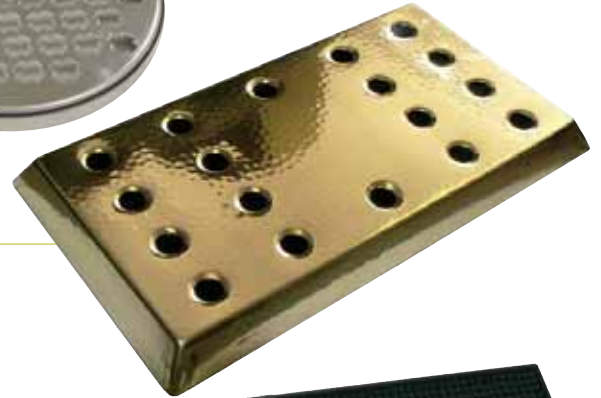

Interlocking Glass Mats
Heavy Duty (10 pack)

Shelf Liner – Clear
(1 x 5m roll)

Stainless Steel Drip Tray
(305mm x 152mm/12" x 6")

Stainless Steel Round Drip Tray
(152mm/6" diameter)

Brass Effect Drip Tray
(406mm x 222mm/16" x 8¾")

Bar Mat – Black Rubber
(610 x 80mm/24" x 3")

Bar Mat – Black Rubber
(450 x 300mm/18" x 12")

Shelf Mounted Chrome
Cork Extractor

Waiter's Friend
Bottle Opener

Stainless Steel
Waiter's Friend

Magic Lever Corkscrew